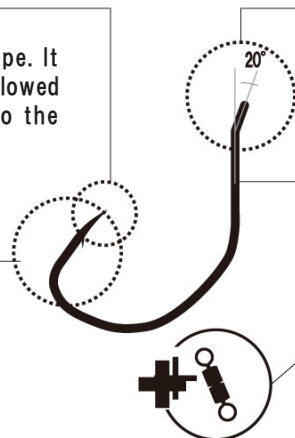

Makes the Most out of the Worm. Never Lets Fish Escape.

The Hook Specialized for Drop Shot.

This is a specialty hook for drop shot rig, packed with all the elements needed to perform drop shot. It comes with a “swivel” to prevent line twisting.

DROP HOOK

■Point

the hook of rolled in type. It becomes hard to be swallowed by being able to turn to the point inward.

■Bend

The bend of the twist shape. The twist shape that attached great importance to a hooking.

■Eye

A slant eye of 20 degrees to transmit ALL hooking power.

■Power Carbon

A higher-grade power carbon material.

■Swivel

Please use the supplied the swivel.

Hook Size	/a pack	Price (Tax-excluded)
#3	5	300 yen
#2	5	300 yen
#1	5	300 yen
#1/0	5	300 yen