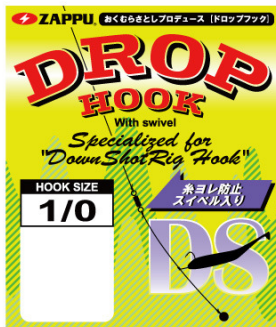

Makes the Most out of the Worm. Never Lets Fish Escape.

The Hook Specialized for Drop Shot.

This is a specialty hook for drop shot rig, packed with all the elements needed to perform drop shot. It comes with a “swivel” to prevent line twisting.

DROP HOOK

■Point

the hook of rolled in type. It becomes hard to be swallowed by being able to turn to the point inward.

■Bend

The bend of the twist shape. The twist shape that attached great importance to a hooking.

■Eye

A slant eye of 20 degrees to transmit ALL hooking power.

■Power Carbon

A higher-grade power carbon material.

■Swivel

Please use the supplied the swivel.

Hook Size	/a pack	Price (Tax-excluded)
#3	5	300 yen
#2	5	300 yen
#1	5	300 yen
#1/0	5	300 yen