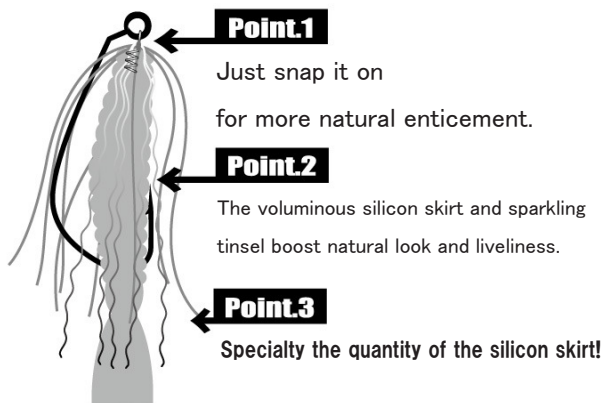

Add Natural Look and Life to Your Pile Driver!

This set includes a cork screw keeper with a silicon skirt and tinsel. The voluminous silicon skirt and sparkling tinsel boost natural look and liveliness. It does not choose rigs. Just snap it on for more natural enticement. It works with any of our Pile Driver series. You can also add this convenient item to Texas or no-sinker rigs to make them more tempting.