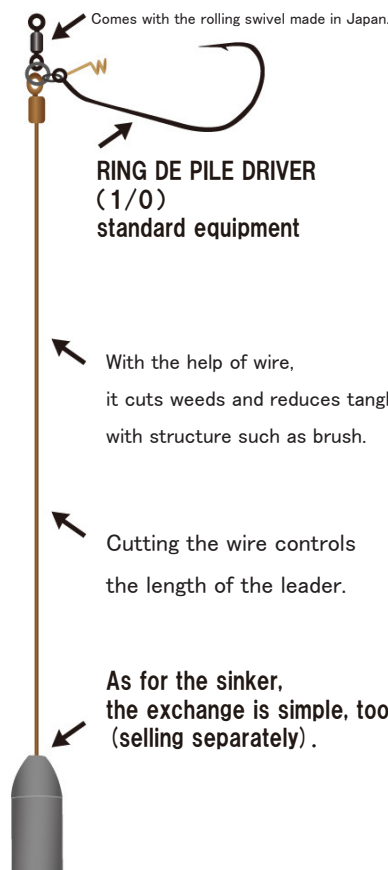

Cut the Weed! Defeat Cover! The Down Shot Leader on Offense

With the help of wire, it cuts weeds and reduces tangling with structure such as brush. Cutting the wire controls the length of the leader. Comes with the rolling swivel made in Japan. The set contains 3 pieces of wire and 1 Ring De Pile Driver (#1/0). “Wire Shot Caro System” helps you easily make the Carolina rig with Wire Shot.

※The Bullet sinker is sold separately.