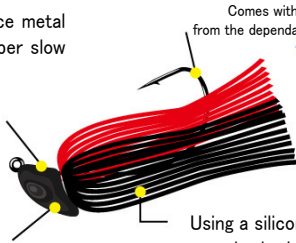

The New Material for the Head, the Same Size with Half the Weight

With the head made of low-density Space Metal, this Chopper allows you slow retrieve better than regular P. D. Chopper. You can stay on land, while tightly trying dead slow over weeds.

Adopting the space metal which enabled super slow retrieving.

Comes with the original hook from the dependable maker, Owner.

Using a silicon material superior in the durability.

The semi-flat head always introduce retrieving feelings into the angler.