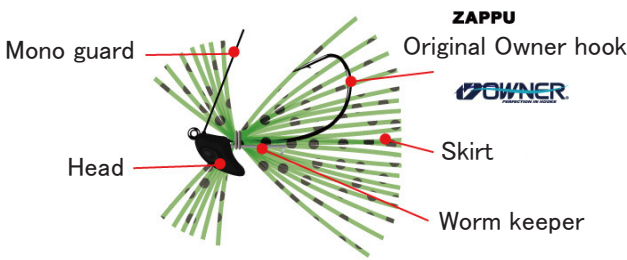

The small size of P.D.CHOPPER HANE SP comes up!

Use it for jumping with crawfish-type worms or for reeling with Shad Tail worms. The leaping mantle will attract every bass!

■ Mono Guard

Titanium alloy Mono Guard with just the right hardness and length. It helps escapes weeds, yet, never hinders hooking, encouraging even deeper hooking.

■ Original Hook

Comes with the original hook from the dependable maker, Owner.

■ Head

The semi-flat head helps stand at the bottom and easily divert cover while swimming.

Made of silicon which is durable and with flare.

■ Skirt

Using a silicon material superior in the durability.

■ Worm Keeper

The setting that attached great importance to hooking. A wire worm keeper keeps a trailer solidly.

Weight	Hook Size	Price (Tax-excluded)
1/32oz (0.9g)	#3	550 yen
	#2	550 yen
3/64oz (1.3g)	#3	550 yen
	#2	550 yen
1/16oz (1.8g)	#3	550 yen
	#2	550 yen
3/32oz (2.7g)	#1	600 yen
1/8 oz (3.5g)	#1	600 yen