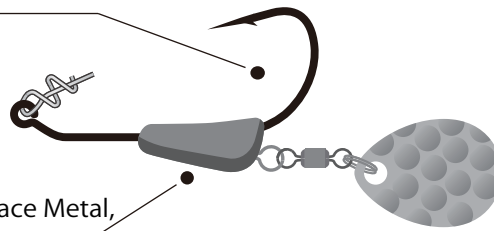

## Three Features to Tune Up! "Bredy Oretachi Tune" Is Here!

Bredy is not picky about seasons or fields - just casting & reeling will get you bass like crazy. "Bredy Oretachi Tune" is tuned up with three powerful features.

TC-coated hook for a better hooking rate, the light-weight blade to improve response, highly-dense and tough space metal weight to add a greater stability and sensitivity, all of which helped Bredy evolve into a better catcher.

TC-coated hook with a high penetrating power for a better hooking rate.

The light-weight, highly-responsive blade especially for Oretachi Tune

The best material available, Space Metal, to boost sensitivity and stability