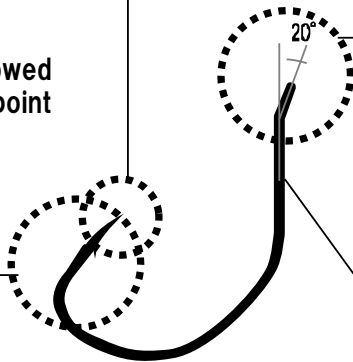

DOOP HOOK NEKO-RIG SPECIAL

This makes the most of lure's characteristics and won't let go of the prizes you aimed for. The hook designated Neko-rig.

Point

The hook of rolled in type. It becomes hard to be swallowed by being able to turn to the point inward.

Bend

The bend of the twistshape. The twistshape that attached great importance to a hooking.

Eye

A slant eyes of 20degrees to transmit all hooking power.

Power Carbon

A higher-grade power carbon material.

Hook Size	/a pack	Price (Tax-excluded)
#3	10	330yen
#2	10	330yen
#1	10	330yen
#1/0	10	330yen