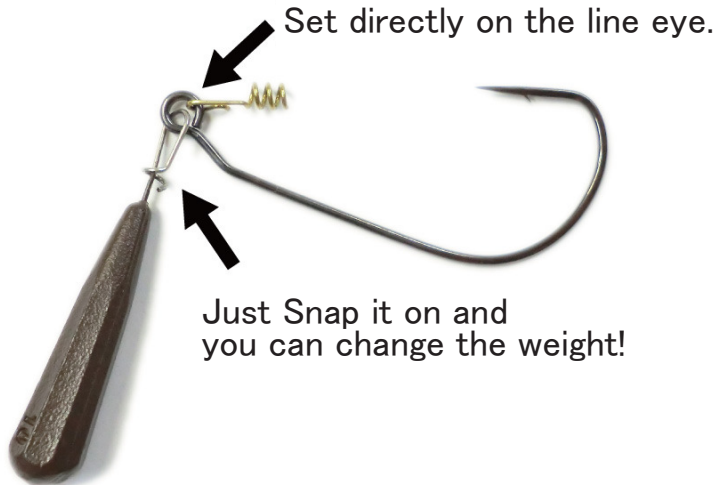

Just Add Your Worm!

The Eye Shot Rig set is released!

The Eye Shot and Pile Driver Dekaeeye are already combined for you in this set. We recommend trying this first. Other Eye Shots in varying weight can be used to attack from shallow to deep, or from open to heavy cover.