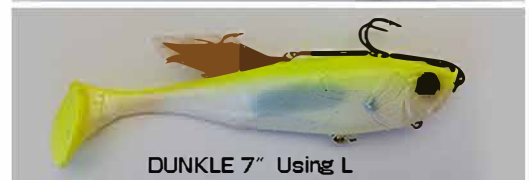

FEATHERED HITCH HOOK [フェザードヒッチフック]

Hitch Hook with the feather appear

New hitch hook with the feather came up. A first-class fishing guide of Lake Biwa produced the hitch hook for short bites and tail bites measures. And this was added to the lineup.

This is effective in showing a hook more naturally reflecting the image of the fin of the bait fish. The feather is the specifications that are the high quality which kept on being particular about a color, quality, quantity and winding.

FEATHERED 秦 拓馬 Produce

S:26mm / Hook Size #2 M:31mm / Hook Size #1
L:44mm / Hook Size #1 LL:64mm / Hook Size #1/0
※Length between two split rings.

Please attach a of the size suitable for your lure size.

■ Soft Swimbait

■ Swimming Jig

PD CHOPPER Setting!
PD CHOPPR DEAD SLOW 5/16oz
+ Ammonite Shad 5.5in

Adopting TC-coat hook made in RYUGI.

Long swivel made to order.

ZAPPU original product,
Double worm Keper.