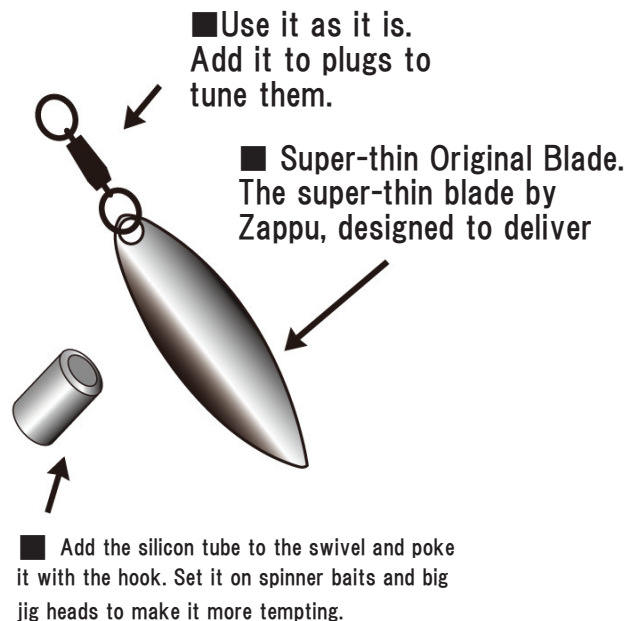

The Simple Attachment to Increase an Appeal

These are tuning parts with our original blade and rolling swivel. (a silicon tube included)

From plugs to hooks, the Blade is easy to attach! Create more variations with your idea.

- As an assist blade for spinner baits or buzz baits
- Easy to put on plugs!

Setting example 1
As an assist blade.

Setting example 2
You can attach to a lure simply.

/a pack

2

Price (Tax-excluded)

330 yen

● Accessories: Silicon tube *2.