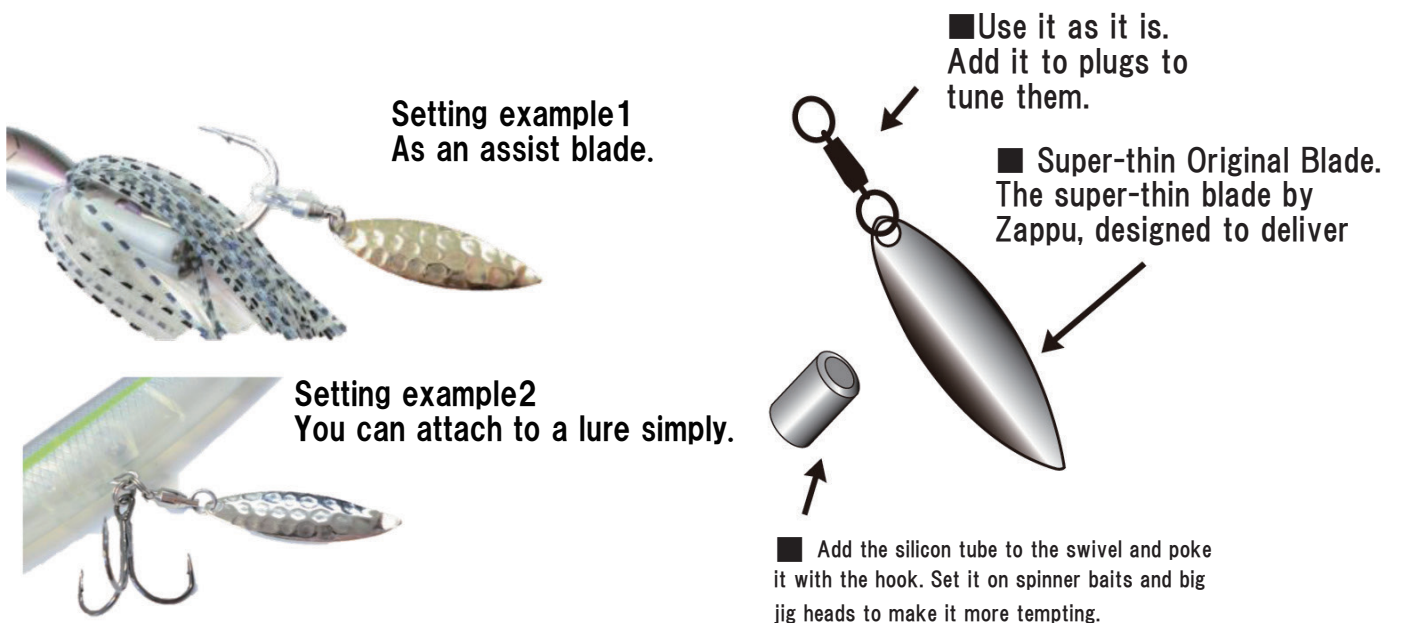

The Simple Attachment to Increase an Appeal

These are tuning parts with our original blade and rolling swivel. (a silicon tube included)

From plugs to hooks, the Blade is easy to attach! Create more variations with your idea.

- As an assist blade for spinner baits or buzz baits
- Easy to put on plugs!

/a pack

2

Price (Tax-excluded)

450 yen

● Accessories: Silicon tube *2.