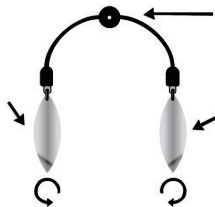

For Tuning Worms and Jigs! Easy to Add on the Hook for Instant Allure.

This is an add-on attracter with double blades to go on the tip of worms or rigs. Right and left blades turn in opposite directions to create mysterious waves, as well as stabilizing the swimming posture and direction. The bearing swivels help both blades turn smoothly. Either during swimming or falling, the wave pressure and sparkling of the blades captivate the bass.

TWIN BLADE

Easy to Add on the Hook for Instant Allure.

Color:

Gold

Silver

Gunmetal

Because it is right and left backlashing, it swim straight!

Only prick the hook!

Ultrathin ZAPPU original blade

■ Because it is right and left backlashing, it swim straight!

- It makes expecting various effects by an unknown wave!
- Angler is made to swim a worm straightly.
- A blade interferes it, and can cause irregular movement, a reaction bites increase.

■ Only prick the hook!

The appeal power improves if you set it to a weight less rig or rubber jig!

■ Ultrathin ZAPPU original blade

Gold
×Chart

Silver
×Pink

Silver
×White

/a pack

1