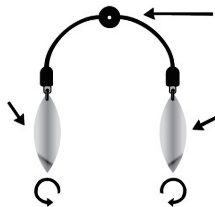

For Tuning Worms and Jigs! Easy to Add on the Hook for Instant Allure.

This is an add-on attracter with double blades to go on the tip of worms or rigs. Right and left blades turn in opposite directions to create mysterious waves, as well as stabilizing the swimming posture and direction. The bearing swivels help both blades turn smoothly. Either during swimming or falling, the wave pressure and sparkling of the blades captivate the bass.

TWIN BLADE

Easy to Add on the Hook for Instant Allure.

Color:

Gold

Silver

Gunmetal

Because it is right and left backlashing, it swim straight!

Only prick the hook!

Ultrathin ZAPPU original blade

■ Because it is right and left backlashing, it swim straight!

- It makes expecting various effects by an unknown wave!
- Angler is made to swim a worm straightly.
- A blade interferes it, and can cause irregular movement, a reaction bites increase.

■ Only prick the hook!

The appeal power improves if you set it to a weight less rig or rubber jig!

■ Ultrathin ZAPPU original blade

Gold
×Chart

Silver
×Pink

Silver
×White

/a pack

1