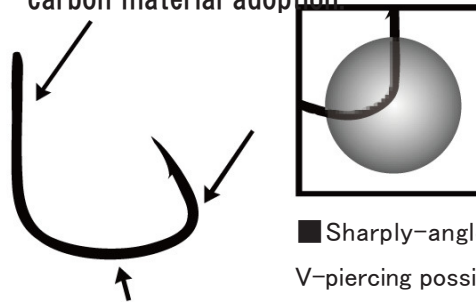

All for the Super Big Bass

Super Captain Hook is specialized for Wacky rig and Neko rig in order to conquer super-big bass. Lately straight worms and big worms are becoming larger. We recommend combining Super Captain Hook with larger worms for higher performance.

■High-strength toughness wire
 It is a wire for big bass of the high-strength carbon material adoption

■Sharply-angled throat makes V-piercing possible,

■The long, holding bend of the hook has enough power to hold on even in case of vertical piercing, promising a perfect hooking.