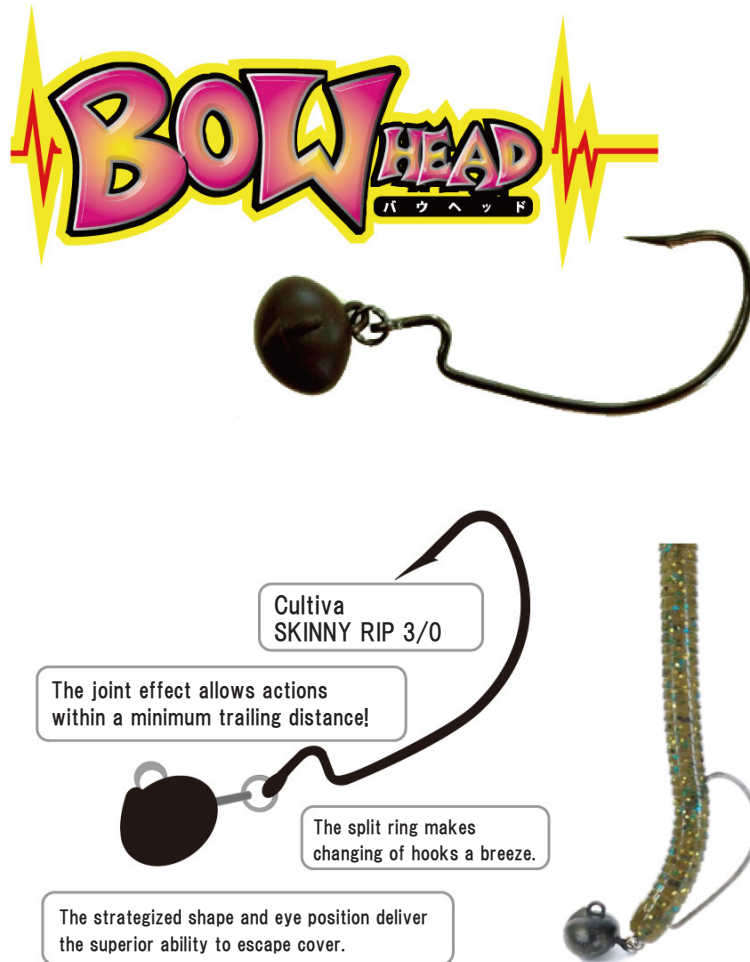

Maximizes Worm Actions!

A new jig head beyond Texas rig. From light Texas to searching beneath cover, Bow Head comes in different weight sizes to meet your needs.

Weight	Hook Size	/a pack	Price (exclusive of tax)
1/8 oz (3.5g)	3/0	2	600 yen
3/16oz (5.0g)	3/0	2	600 yen
1/4 oz (7.0g)	3/0	2	600 yen
3/8 oz (10.5g)	3/0	2	600 yen
1/2 oz (14.0g)	3/0	2	600 yen
3/4 oz (21.0g)	3/0	2	600 yen