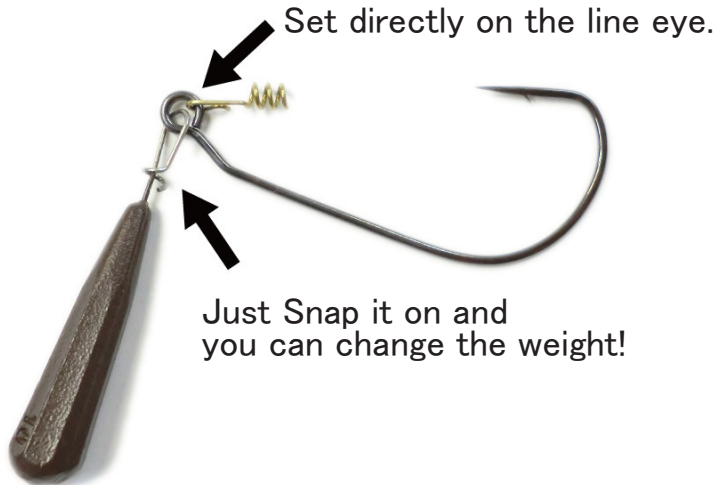

## Just Add Your Worm!

The Eye Shot Rig set is released!

The Eye Shot and Pile Driver Dekaeeye are already combined for you in this set. We recommend trying this first. Other Eye Shots in varying weight can be used to attack from shallow to deep, or from open to heavy cover.