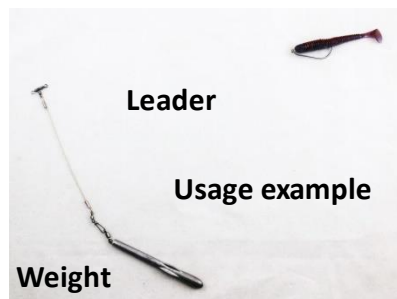

STANDARD CARO WIRE

The exclusive wire which makes it easy to use Carolina rig more.

When we use Carolina rig, these are necessary to operate effectively it without stress: to be able to attack the weed area efficiently and to change weight without trouble by the situation. These become the big difference and are connected directly with a catch.

"STANDARD CARO WIRE" helps slip through of the weed and is wire specifications to reduce the tangle of the leader more. The high efficiency swivel which prevents the skewness of the thread is located in the right position. Because you can simplify the weight exchange, you can prevent a troublesome trouble.

STANDARD CARO WIRE

スタンダードキャロワイヤー

Wire Length	/a pack	Price (Tax-excluded)
10 c m	2	550 yen
15 c m	2	550 yen
20 c m	2	550 yen