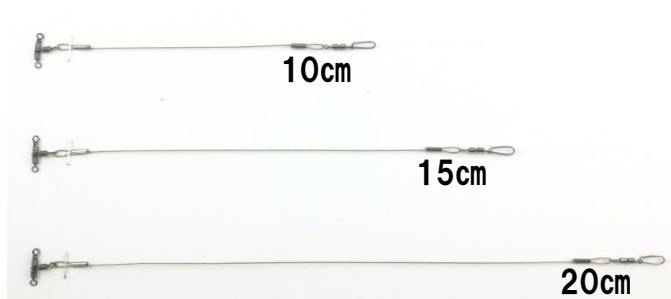

## STANDARD CARO WIRE

### The exclusive wire which makes it easy to use Carolina rig more.

When we use Carolina rig, these are necessary to operate effectively it without stress: to be able to attack the weed area efficiently and to change weight without trouble by the situation. These become the big difference and are connected directly with a catch.

"STANDARD CARO WIRE" helps slip through of the weed and is wire specifications to reduce the tangle of the leader more. The high efficiency swivel which prevents the skewness of the thread is located in the right position. Because you can simplify the weight exchange, you can prevent a troublesome trouble.

# STANDARD CARO WIRE

スタンダードキャロワイヤー

Wire Length	/a pack	Price (Tax-excluded)
10 c m	2	550 yen
15 c m	2	550 yen
20 c m	2	550 yen