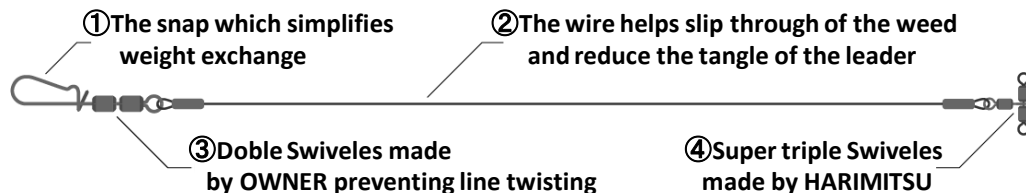

STANDARD CARO WIRE

The exclusive wire which makes it easy to use Carolina rig more.

When we use Carolina rig, these are necessary to operate effectively it without stress: to be able to attack the weed area efficiently and to change weight without trouble by the situation. These become the big difference and are connected directly with a catch.

"STANDARD CARO WIRE" helps slip through of the weed and is wire specifications to reduce the tangle of the leader more. The high efficiency swivel which prevents the skewness of the thread is located in the right position. Because you can simplify the weight exchange, you can prevent a troublesome trouble.

STANDARD CARO WIRE

スタンダードキャロワイヤー

Wire Length	/a pack	Price (Tax-excluded)
10 c m	2	550 yen
15 c m	2	550 yen
20 c m	2	550 yen