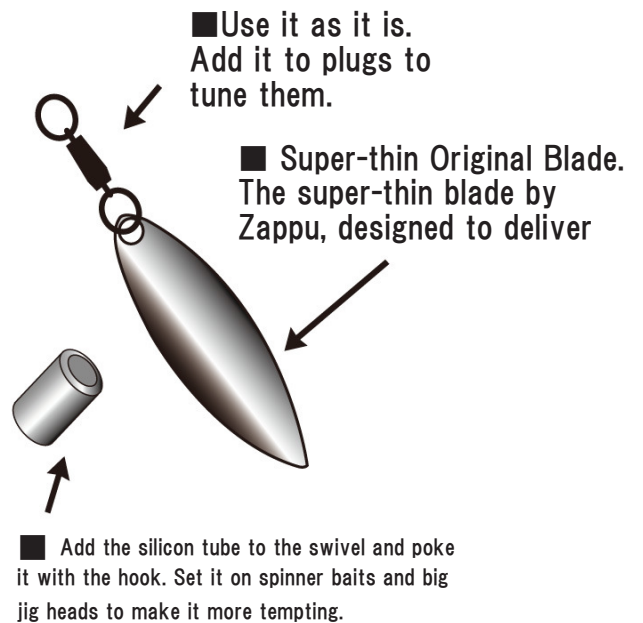

The Simple Attachment to Increase an Appeal

These are tuning parts with our original blade and rolling swivel. (a silicon tube included)

From plugs to hooks, the Blade is easy to attach! Create more variations with your idea.

- As an assist blade for spinner baits or buzz baits
- Easy to put on plugs!

/a pack

2

Price (Tax-excluded)

300 yen

● Accessories: Silicon tube *2.