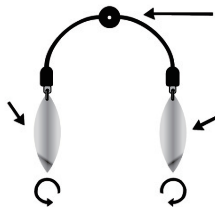

For Tuning Worms and Jigs! Easy to Add on the Hook for Instant Allure.

This is an add-on attracter with double blades to go on the tip of worms or rigs. Right and left blades turn in opposite directions to create mysterious waves, as well as stabilizing the swimming posture and direction. The bearing swivels help both blades turn smoothly. Either during swimming or falling, the wave pressure and sparkling of the blades captivate the bass.

TWIN BLADE

Easy to Add on the Hook for Instant Allure.

Color:

Gold

Silver

Gunmetal

Because it is right and left backlashing, it swim straight!

Only prick the hook!

Ultrathin ZAPPU original blade

■ Because it is right and left backlashing, it swim straight!

- It makes expecting various effects by an unknown wave!
- Angler is made to swim a worm straightly.
- A blade interferes it, and can cause irregular movement, a reaction bites increase.

■ Only prick the hook!

The appeal power improves if you set it to a weight less rig or rubber jig!

■ Ultrathin ZAPPU original blade

Gold
×Chart

Silver
×Pink

Silver
×White

/a pack

1