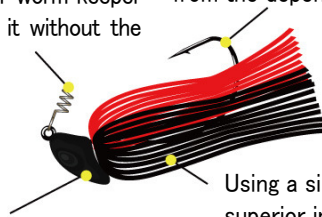

A roughness skirt appearance!

The special skirt adoption hiding the new possibility of the swimming jig!

One side of the skirt becomes the roughness processing like a caterpillar.

P.D. CHOPPER
[ピーディー・チョッパー]

Comes with the original hook from the dependable maker, Owner. "Cork screw worm keeper" and regular worm keeper are used. For the regular setting, use it without the cork screw worm keeper.

The semi-flat head helps stand at the bottom and easily divert cover while swimming. Made of silicon which is durable and with flare.

Using a silicon material superior in the durability.

Setting① [PD Setting]

Cork screw worm keeper is used. It works well in heavy cover areas.

Setting② [Normal Setting]

It works well at the open area or light cover areas.